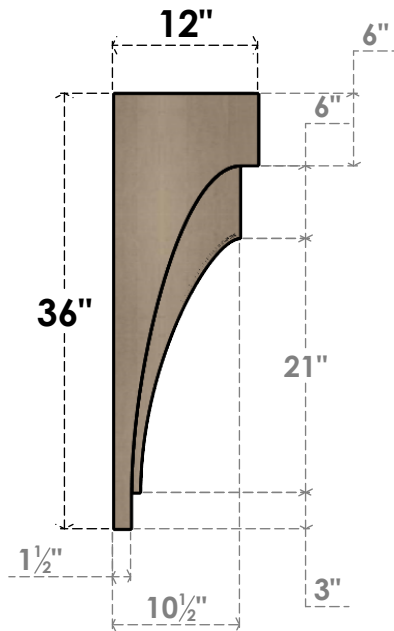

## ITEM NUMBER: CORU06X12X36RIVRCPR

6"W X 12"D X 36"H SERIES 2 THIN RIVERA ROUGH CEDAR TIMBERTHANE FAUX WOOD CORBEL, PRIMED

**SIDE PROFILE**

**FRONT PROFILE**

**ISOMETRIC**

EKENA MILLWORK  
2300 WEST MAIN ST.  
CLARKSVILLE, TX 75426  
TOLL FREE: 866-607-0453  
WWW.EKENAMILLWORK.COM

NOTES

1. INSTALLATION TO BE COMPLETED IN ACCORDANCE WITH MANUFACTURER'S SPECIFICATIONS.
2. DRAWING MAY NOT BE TO SCALE
3. THIS DRAWING IS INTENDED FOR DESIGN AND PLANNING PURPOSES ONLY.
4. ALL INFORMATION CONTAINED HEREIN WAS CURRENT AT THE TIME OF DEVELOPMENT BUT MUST BE REVIEWED AND APPROVED BY THE PRODUCT MANUFACTURER TO BE CONSIDERED ACCURATE.
5. TIMBERTHANE ARCHITECTURAL PRODUCTS ARE MADE FROM HIGH DENSITY URETHANE AND COME FACTORY PRIMED