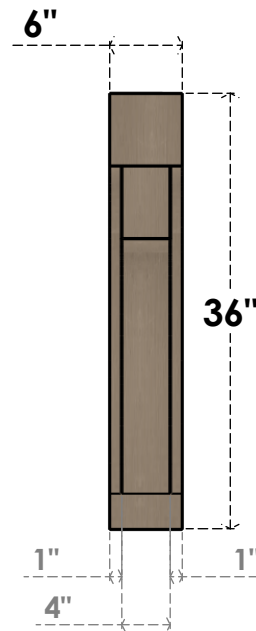

## ITEM NUMBER: CORU06X12X36RIVRCPR

6"W X 12"D X 36"H SERIES 2 THIN RIVERA ROUGH CEDAR TIMBERTHANE FAUX WOOD CORBEL, PRIMED

**SIDE PROFILE**

**FRONT PROFILE**

**ISOMETRIC**

EKENA MILLWORK  
2300 WEST MAIN ST.  
CLARKSVILLE, TX 75426  
TOLL FREE: 866-607-0453  
WWW.EKENAMILLWORK.COM

NOTES

1. INSTALLATION TO BE COMPLETED IN ACCORDANCE WITH MANUFACTURER'S SPECIFICATIONS.
2. DRAWING MAY NOT BE TO SCALE
3. THIS DRAWING IS INTENDED FOR DESIGN AND PLANNING PURPOSES ONLY.
4. ALL INFORMATION CONTAINED HEREIN WAS CURRENT AT THE TIME OF DEVELOPMENT BUT MUST BE REVIEWED AND APPROVED BY THE PRODUCT MANUFACTURER TO BE CONSIDERED ACCURATE.
5. TIMBERTHANE ARCHITECTURAL PRODUCTS ARE MADE FROM HIGH DENSITY URETHANE AND COME FACTORY PRIMED