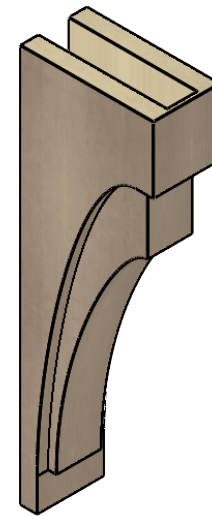

## ITEM NUMBER: CORU06X12X36RIVRCPR

6"W X 12"D X 36"H SERIES 2 THIN RIVERA ROUGH CEDAR TIMBERTHANE FAUX WOOD CORBEL, PRIMED

**SIDE PROFILE**

**FRONT PROFILE**

**ISOMETRIC**

EKENA MILLWORK  
2300 WEST MAIN ST.  
CLARKSVILLE, TX 75426  
TOLL FREE: 866-607-0453  
WWW.EKENAMILLWORK.COM

NOTES

1. INSTALLATION TO BE COMPLETED IN ACCORDANCE WITH MANUFACTURER'S SPECIFICATIONS.
2. DRAWING MAY NOT BE TO SCALE
3. THIS DRAWING IS INTENDED FOR DESIGN AND PLANNING PURPOSES ONLY.
4. ALL INFORMATION CONTAINED HEREIN WAS CURRENT AT THE TIME OF DEVELOPMENT BUT MUST BE REVIEWED AND APPROVED BY THE PRODUCT MANUFACTURER TO BE CONSIDERED ACCURATE.
5. TIMBERTHANE ARCHITECTURAL PRODUCTS ARE MADE FROM HIGH DENSITY URETHANE AND COME FACTORY PRIMED